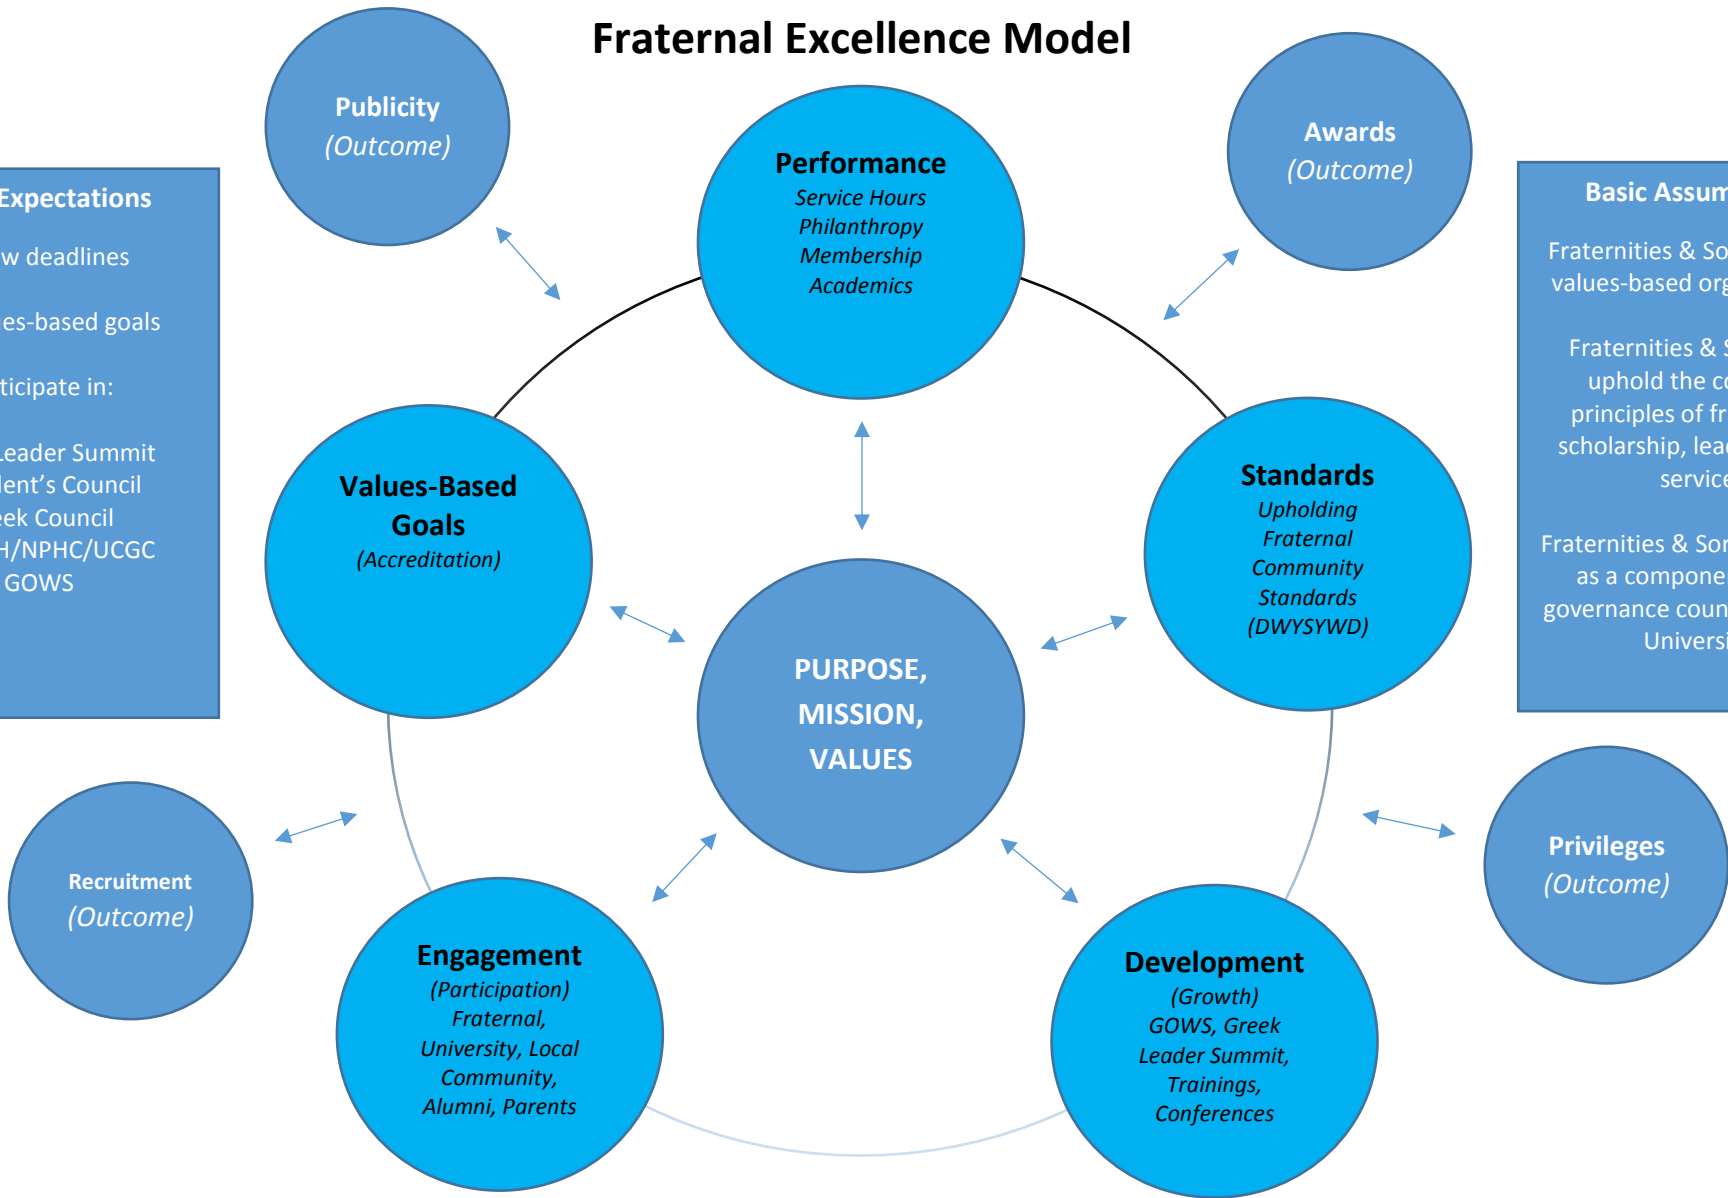

Stockton University Fraternal Excellence Model

Basic Expectations

- Follow deadlines
- Set values-based goals
- Participate in:
 - Greek Leader Summit
 - President's Council
 - Greek Council
 - IFC/CPH/NPHC/UCGC
 - GOWS

Basic Assumptions

- Fraternities & Sororities are values-based organizations
- Fraternities & Sororities uphold the common principles of friendship, scholarship, leadership, & service
- Fraternities & Sororities exist as a component of the governance councils and the University