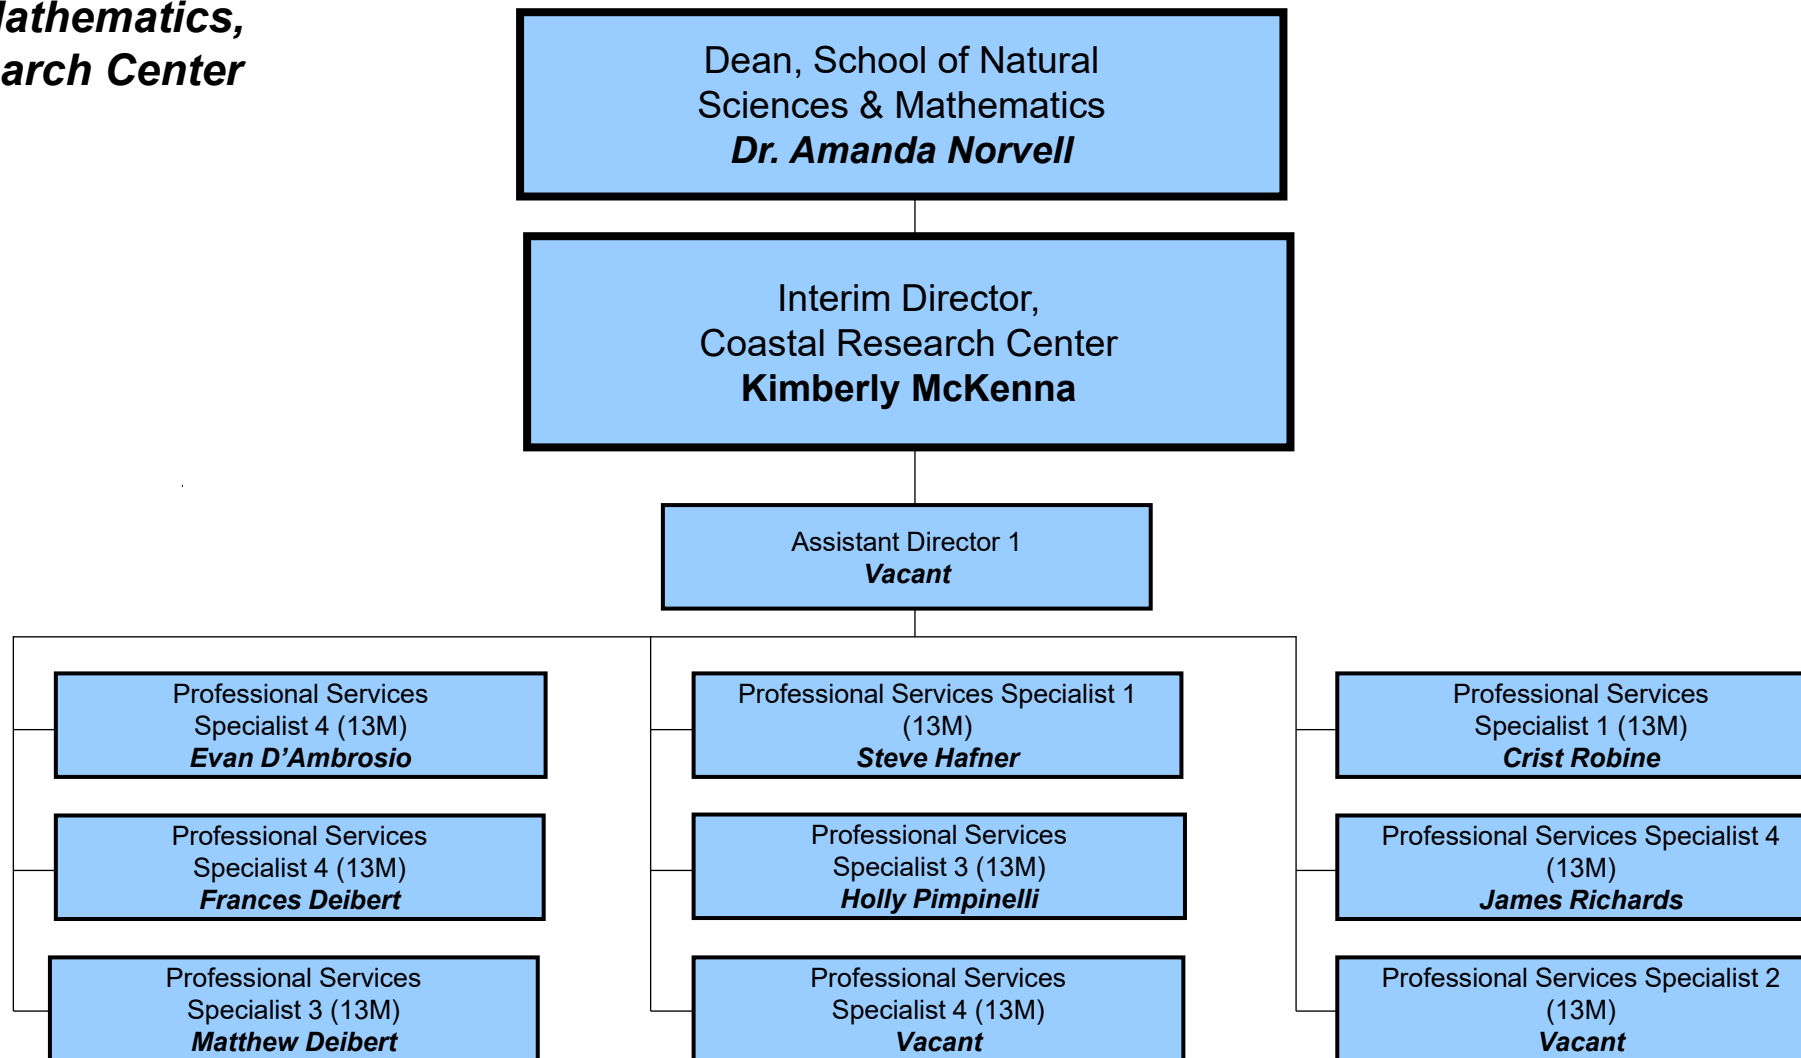

**The School of Natural  
Sciences & Mathematics,  
Coastal Research Center**

KEY:  
13M – Grant Funded