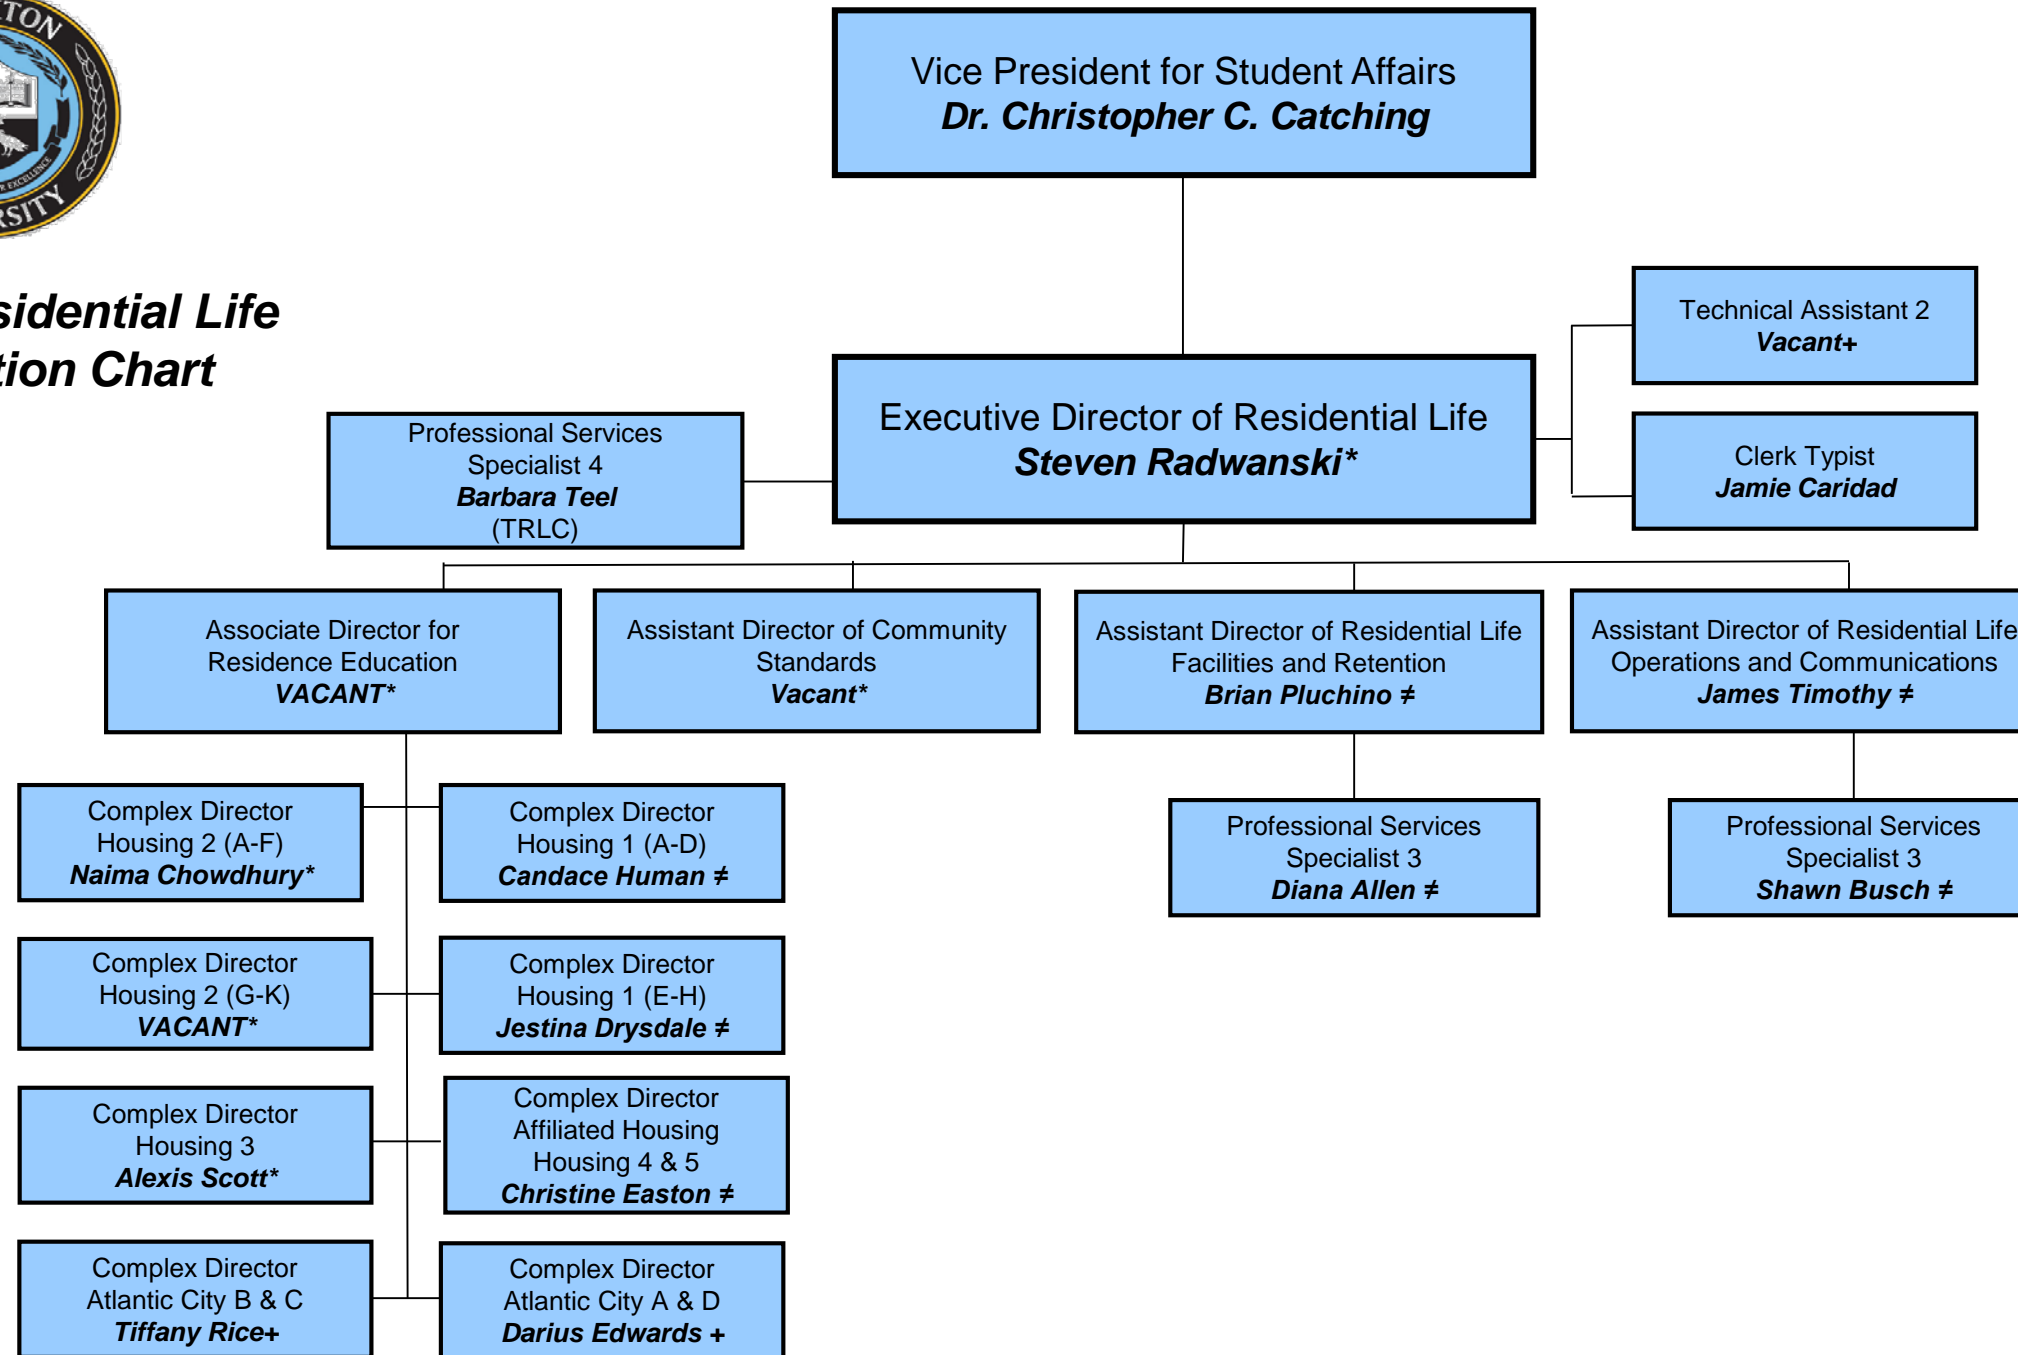

Office of Residential Life Organization Chart

Office Locations

- * A-100
- + Atlantic City Gateway
- ≠ 82-3