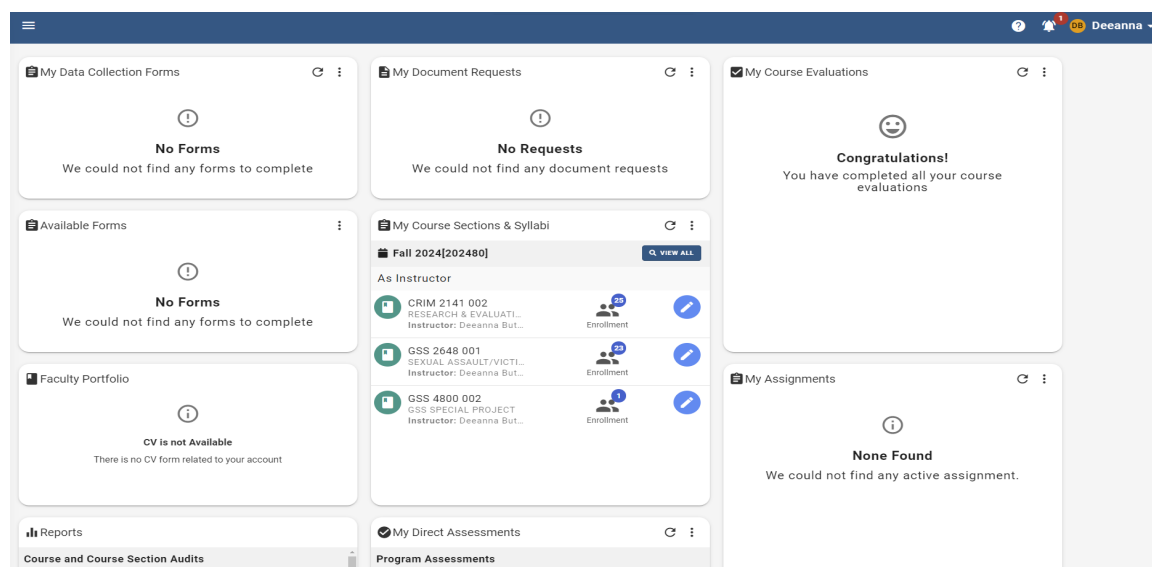

# Helio CAMPUS 101

## Logging in

**Step 1:** Follow the link to log into your account

- Production site: <https://assessment.stockton.edu/>
- From there, you will be re-directed to your university's single sign on
- Enter your university email and password

**Step 2:** Once you have successfully logged into your Helio Campus account, you will see your Helio Campus Dashboard

Your Dashboard is the main hub to your Helio Campus experience. Your dashboard includes Action Items, which require your attention; widgets which houses your courses, assignments, surveys, reports, course data etc.